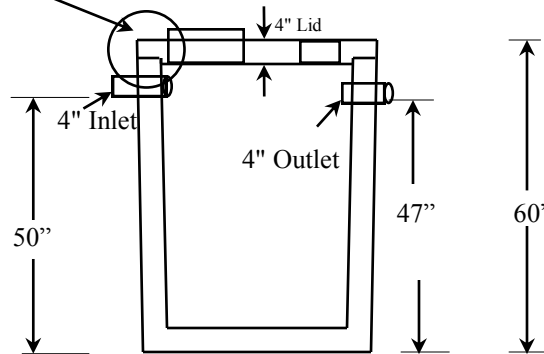

Enlarged Detail

SIDE VIEW

20" Tuf-Tite Riser

12" Plug

Floor #4 Grade 60
12 OCEW

Walls 6"x6" 10g
Wire mesh

This is proprietary information, and remains the property of Del Zotto Products, Incorporated. These Drawings and Dimensions have been drawn especially for:

Del Zotto Products, Incorporated

500– Gallon Septic Tank

Drawing : 500DZ

Drawing by: EC