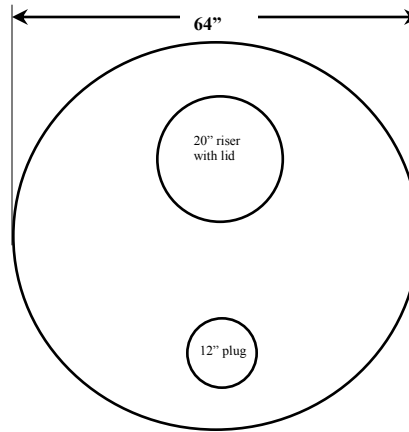

500 – Gallon Septic Tank

Property of: Del Zotto Products, Inc.,

5701 SH 135 Gladewater, TX 75647 (903) 981-0400

Do Not duplicate, Do Not reproduce without written permission.

TOP VIEW

Lid
#4 Grade 60
12 OCEW