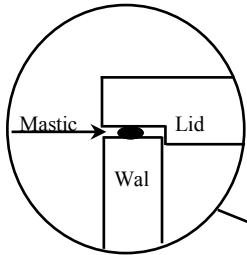

Enlarged Detail

SIDE VIEW

20" Tuf-Tite Riser

12" Plug

Floor #4 Grade 60
12 OCEW

Walls 6"x6" 10g
Wire mesh

This is proprietary information, and remains the property of Del Zotto Products, Incorporated. These Drawings and Dimensions have been drawn especially for: